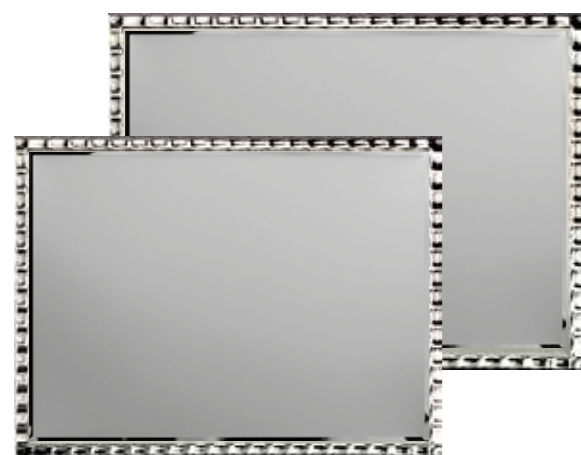

TR4GG

Art.	LxH/cm
160120	16 X 12
180130	18 X 13
200150	20 X 15
230180	23 X 18

BORDO ORO LUCIDO INTERNO ORO
GLOSSY GOLD EDGE, GOLD INTERIOR

TR4SS

Art.	LxH/cm
150100	15 10
160120	16 X 12
180130	18 X 13
200150	20 X 15
230180	23 X 18

BORDO ARGENTO LUCIDO INTERNO ARGENTO
GLOSSY SILVER EDGE, SILVER INTERIOR

STAMPA TRANSFER A CALDO
HOT TRANSFER PRINTING

BORDO BOMBATO ARGENTO LUCIDO, INTERNO ARGENTO
GLOSSY SILVER CURVED EDGE, SILVER INTERIOR

TR19SS

Art.	LxH/cm
180130	18 x 13
200150	20 X 15
230180	23 X 19

STAMPA TRANSFER A CALDO
HOT TRANSFER PRINTING

BORDO BOMBATO ARGENTO LAVORATO, INTERNO ARGENTO
WORKED SILVER CURVED EDGE, SILVER INTERIOR

TR20SS

Art.	LxH/cm
180130	18 x 13
200150	20 X 15

TR8SS

Art.	LxH/cm
180130	18 X 13
200150	20 X 15

BORDO IN RILIEVO LAVORATO, INTERNO ARGENTO
WORKED RELIEF EDGE, SILVER INTERIOR

TR8GG

Art.	LxH/cm
180130	18 X 13
200150	20 X 15

BORDO IN RILIEVO LAVORATO, INTERNO ORO
WORKED RELIEF EDGE, GOLD INTERIOR

STAMPA TRANSFER A CALDO .- BORDO LUCIDO
HOT TRANSFER PRINTING- GLOSSY EDGE

DR1SS

Art.	D/cm
90	9
110	11