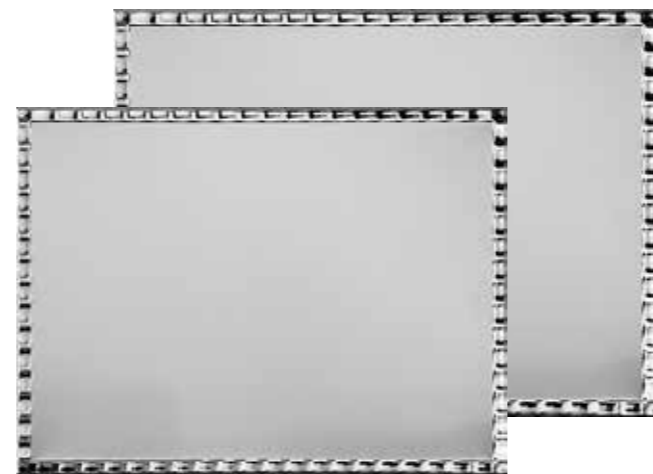

BORDO IN RILIEVO LAVORATO, INTERNO BIANCO
WORKED RELIEF EDGE, WHITE INTERIOR

BORDO IN RILIEVO LAVORATO, INTERNO ARGENTO
WORKED RELIEF EDGE, SILVER INTERIOR

TS8GW

Art.	LxH/cm
180130	18 x 13
200150	20 X 15

DETTAGLIO | DETAIL

TS8SS

Art.	LxH/cm
180130	18 x 13
200150	20 X 15

DETTAGLIO | DETAIL

LASTRA IN ALLUMINIO PER SUBLIMAZIONE
ALUMINUM SHEET FOR SUBLIMATION

D13-J002

Art.	COLORE	HxLxS/cm
-1	G- ORO SPAZZOLATO	60 X 30 X 0.06
-2	S- ARGENTO SPAZZOLATO	60 X 30 X 0.06
-3	B - BRONZO SPAZZOLATO	60 X 30 X 0.06
-4	W -BIANCO	60 X 30 X 0.06

PER STAMPA SUBLIMATICA HD
FOR HD SUBLIMATION PRINTING

94025T

Art.	Ø/cm
94025T	2.5

FOGLIO DI CARTA PER STAMPA SUBLIMATICA HD
SUBLIMATION PAPER FOR HD PRINTING

TR-PASUB2

Art.	cm
TRPASUB2	A4 29.7 X 21

FOGLIO DI CARTA
PER STAMPA SUBLIMATICA HD

NASTRI PER MEDAGLIE | MEDAL RIBBONS

Tutti i nastri sono completi di anello e clip
All ribbons come complete with ring and clip

RI8010-1 H. 10 mm		H. 10 mm	RI8020-1 H. 22 mm		H. 22 mm
RI8010-39 H. 10 mm			RI8020-11 H. 22 mm		
RI8010-02 H. 10 mm			RI8020-02 H. 22 mm		
RI8010-03 H. 10 mm			RI8020-03 H. 22 mm		
RI8010-07 H. 10 mm			RI8020-07 H. 22 mm		
RI8010-24 H. 10 mm			RI8020-24 H. 22 mm		
RI8010-26 H. 10 mm					

MEDAGLIE MEDALS MEDALS
ORO ARGENTO BRONZO PERSONALIZZATE SAGOMATE SPORTIVE