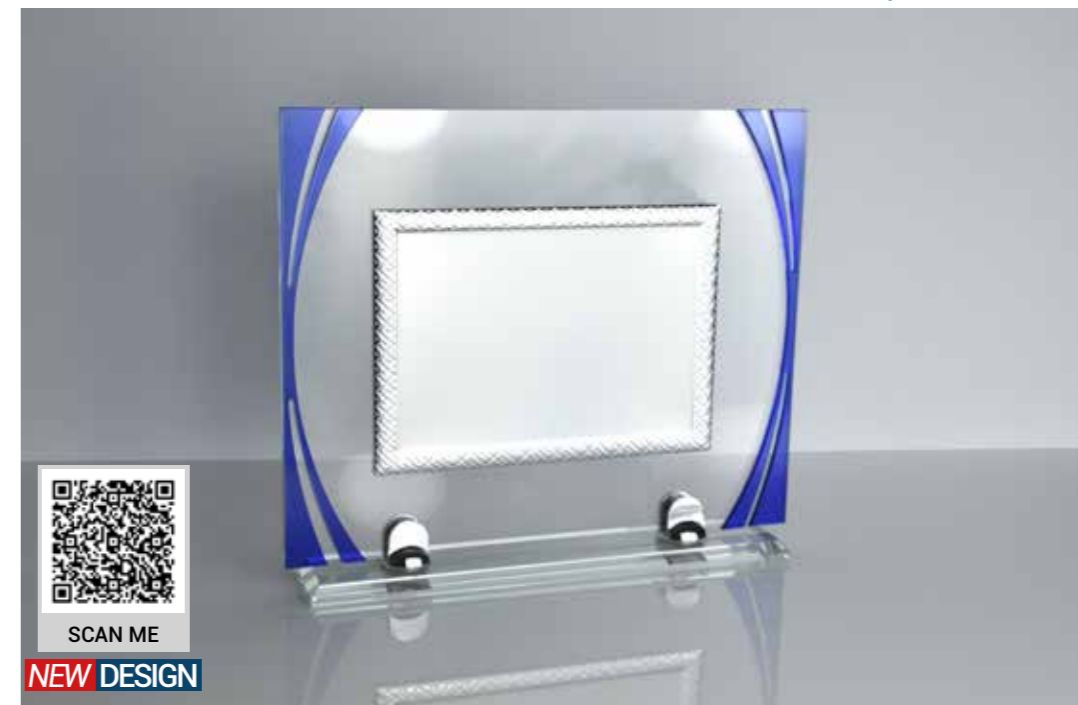

*Targa non inclusa
*Plate not included

13716

PORTA TARGA IN CRISTALLO
INSERTO IN METACRILATO LAVORATO
BASE CRISTALLO

CRYSTAL PLATE HOLDER
ACRYLIC INSERT
CRYSTAL BASE

Art.	LxH/cm	Targa/cm
-1	22 x 20	16 x 12
-2	24 x 21	18 x 13
-3	27 x 24	20 x 15