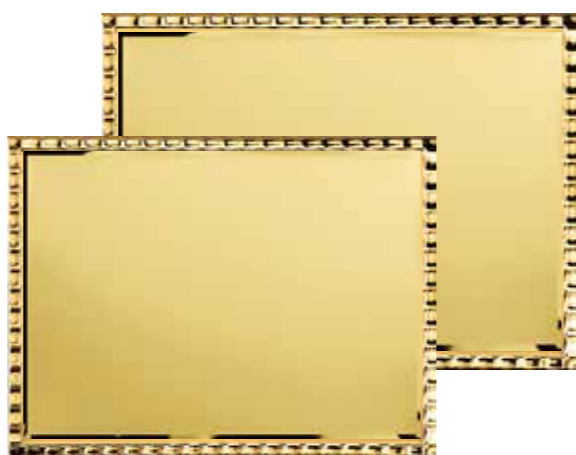

BORDO IN RILIEVO LAVORATO, INTERNO ORO
WORKED RELIEF EDGE, GOLD INTERIOR

STAMPA TRANSFER A CALDO .- BORDO LUCIDO
HOT TRANSFER PRINTING- GLOSSY EDGE

DR1SS

Art.	D/cm
90	9
110	11

AGENTO SPAZZOLATO | BRUSHED SILVER