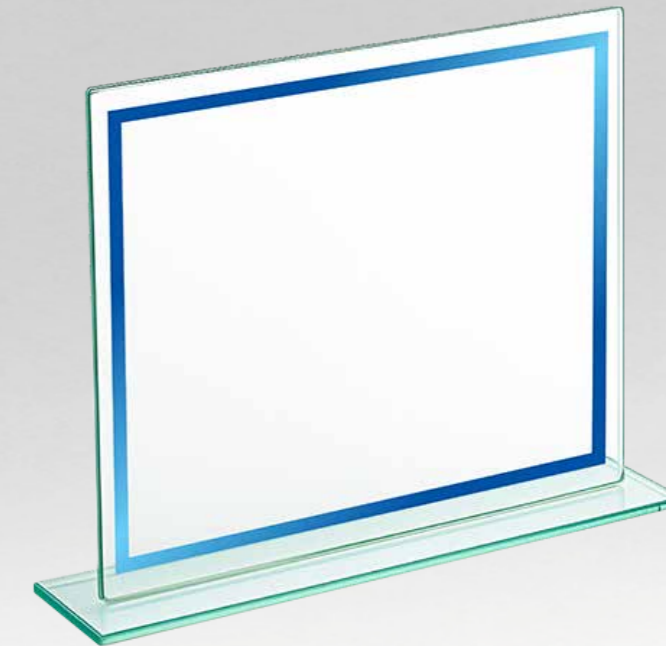

13720

VETRO TRASPARENTE DECORATO
BASE CRISTALLO

DECORATED CLEAR GLASS
CRYSTAL BASE

Art.	LxH/cm	Targa/cm
-1	18 x 14	16 x 12
-2	20 x 16	18 x 13
-3	22 X 18	20 x 15

NEW DESIGN