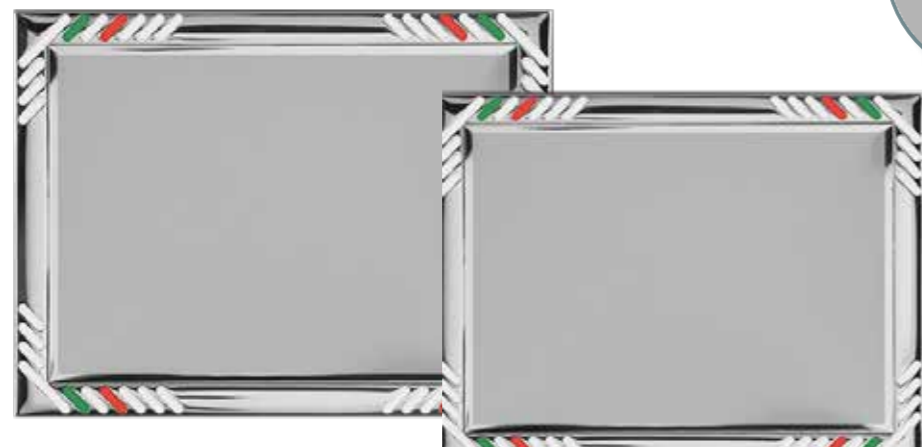

BORDO BOMBATO ARGENTO LUCIDO, INTERNO BIANCO
GLOSSY SILVER CURVED EDGE, WHITE INTERIOR

TS19SW

Art.	LxH/cm
180130	18 x 13
200150	20 X 15

BORDO BOMBATO ARGENTO LAVORATO, INTERNO ARGENTO
WORKED SILVER CURVED EDGE, SILVER INTERIOR