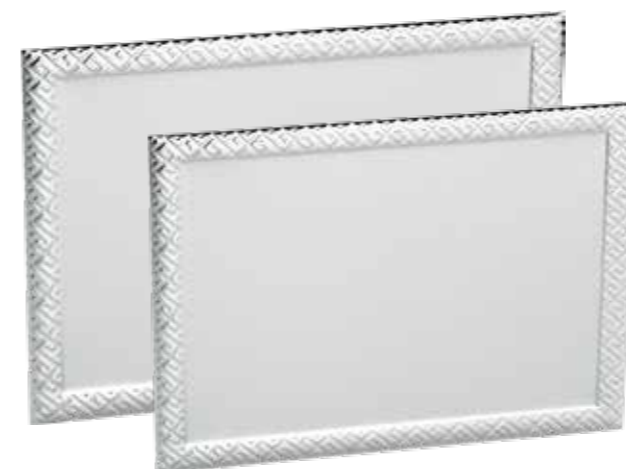

BORDO BOMBATO ARGENTO LAVORATO, INTERNO ARGENTO
WORKED SILVER CURVED EDGE, SILVER INTERIOR

TS20SS

Art.	LxH/cm
180130	18 x 13
200150	20 X 15