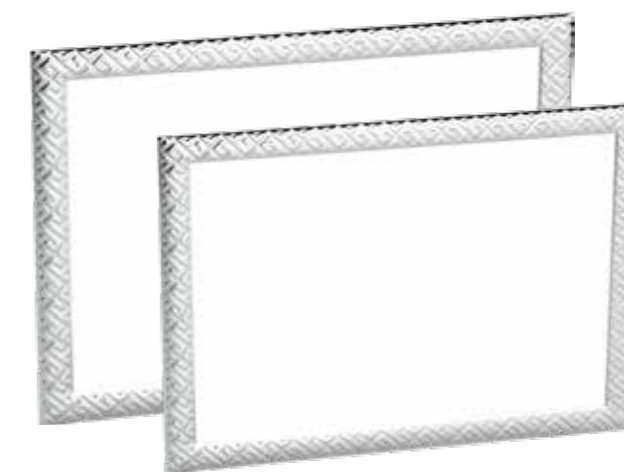

TS18SSITA

Art.	LxH/cm
180130	18 x 13
200150	20 X 15

BORDO BOMBATO ARGENTO LAVORATO, INTERNO ARGENTO
WORKED SILVER CURVED EDGE, SILVER INTERIOR

TS20SS

Art.	LxH/cm
180130	18 x 13
200150	20 X 15

BORDO BOMBATO ARGENTO LAVORATO, INTERNO BIANCO
WORKED SILVER CURVED EDGE, WHITE INTERIOR