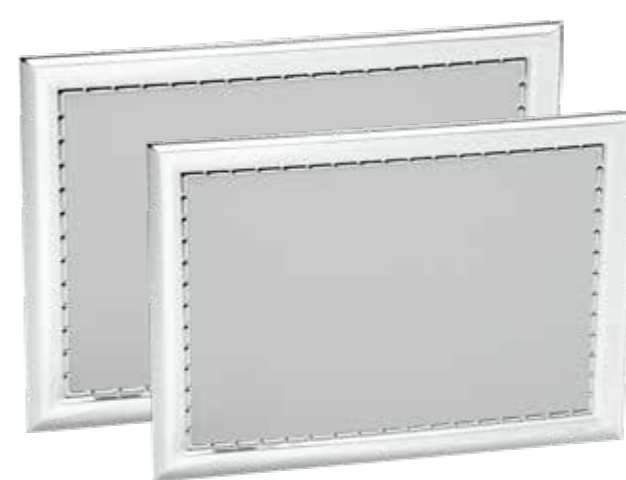

STAMPA TRANSFER A CALDO
HOT TRANSFER PRINTING

BORDO BOMBATO ARGENTO LUCIDO, INTERNO ARGENTO
GLOSSY SILVER CURVED EDGE, SILVER INTERIOR

TR19SS

Art.	LxH/cm
180130	18 x 13
200150	20 X 15
230180	23 X 19

STAMPA TRANSFER A CALDO
HOT TRANSFER PRINTING

BORDO BOMBATO ARGENTO LAVORATO, INTERNO ARGENTO
WORKED SILVER CURVED EDGE, SILVER INTERIOR