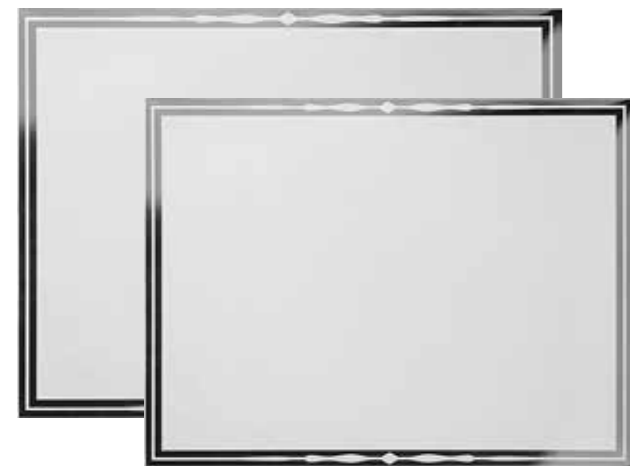

BORDO ARGENTO LUCIDO, INTERNO ARGENTO
GLOSSY SILVER EDGE, SILVER INTERIOR

TS17SS

Art.	LxH/cm
180130	18 x 13
200150	20 X 15

PER STAMPA SUBLIMATICA HD
FOR HD SUBLIMATION PRINTING