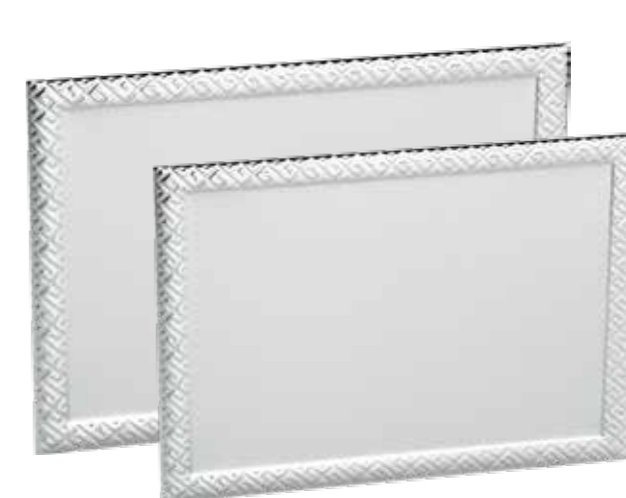

BORDO BOMBATO ARGENTO LUCIDO, INTERNO ARGENTO
GLOSSY SILVER CURVED EDGE, SILVER INTERIOR

TR19SS

Art.	LxH/cm
180130	18 x 13
200150	20 X 15
230180	23 X 19

 STAMPA TRANSFER A CALDO
HOT TRANSFER PRINTING

BORDO BOMBATO ARGENTO LAVORATO, INTERNO ARGENTO
WORKED SILVER CURVED EDGE, SILVER INTERIOR