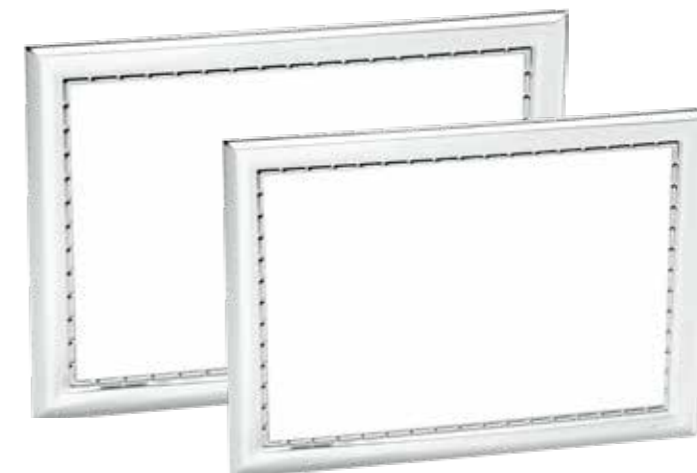

BORDO BOMBATO ARGENTO LUCIDO, INTERNO BIANCO
GLOSSY SILVER CURVED EDGE, WHITE INTERIOR

TS19SW

Art.	LxH/cm
180130	18 x 13
200150	20 X 15