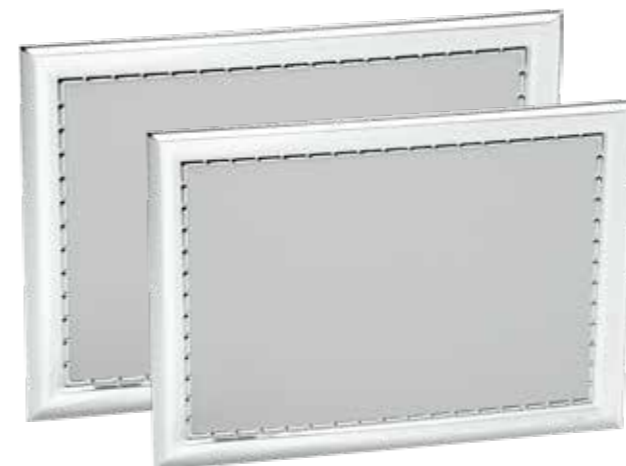

BORDO BOMBATO ARGENTO LUCIDO, INTERNO ARGENTO
GLOSSY SILVER CURVED EDGE, SILVER INTERIOR

TS19SS

Art.	LxH/cm
180130	18 x 13
200150	20 X 15
230180	23 X 18

PER STAMPA SUBLIMATICA HD
FOR HD SUBLIMATION PRINTING